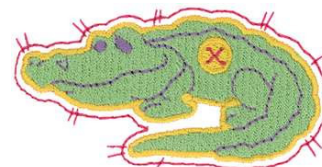

Name: Patchwork Alligator Machine Embroidery Design

SKU: DC01-MI2515

Brand: Dakota Collectibles

Unique Colors: 13 (4 color Stops)

Unique Colors

	Color Name (Color Code)	Manufacturer - Type
	Super White (1001) [No Color Selected]	madeira - rayon
	Dusty Lilac (1263) [No Color Selected]	madeira - rayon
	Crocus (286)	Exquisite - Polyester 1000m

Complete Color Sequence

#		Color Name (Color Code)	Manufacturer - Type
1		Super White (1001) [No Color Selected]	madeira - rayon
2		Super White (1001) [No Color Selected]	madeira - rayon
3		Crocus (286)	Exquisite - Polyester 1000m