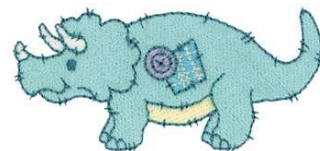

**Name:** Patchwork Dinosaur Machine Embroidery Design

**SKU:** DC01-MI2510

**Brand:** Dakota Collectibles

**Unique Colors:** 13 (6 color Stops)

## Unique Colors

	<b>Color Name (Color Code)</b>	<b>Manufacturer - Type</b>
	Super White (1001) [No Color Selected]	madeira - rayon
	Dusty Lilac (1263) [No Color Selected]	madeira - rayon
	Crocus (286)	Exquisite - Polyester 1000m

# Complete Color Sequence

#		Color Name (Color Code)	Manufacturer - Type
1		Super White (1001) [No Color Selected]	madeira - rayon
2		Super White (1001) [No Color Selected]	madeira - rayon
3		Crocus (286)	Exquisite - Polyester 1000m