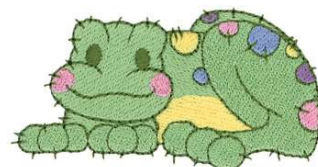

Name: Patchwork Frog Machine Embroidery Design

SKU: DC01-MI2506

Brand: Dakota Collectibles

Unique Colors: 13 (6 color Stops)

Unique Colors

	Color Name (Color Code)	Manufacturer - Type
	Super White (1001) [No Color Selected]	madeira - rayon
	Dusty Lilac (1263) [No Color Selected]	madeira - rayon
	Crocus (286)	Exquisite - Polyester 1000m

Complete Color Sequence

#		Color Name (Color Code)	Manufacturer - Type
1		Super White (1001) [No Color Selected]	madeira - rayon
2		Super White (1001) [No Color Selected]	madeira - rayon
3		Crocus (286)	Exquisite - Polyester 1000m