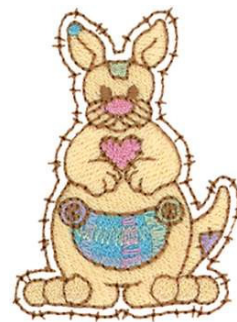

Name: Patchwork Kangaroo Machine
Embroidery Design

SKU: DC01-MI2505

Brand: Dakota Collectibles

Unique Colors: 13 (6 color Stops)

Unique Colors

| | Color Name (Color Code) | Manufacturer - Type |
|--|--|-----------------------------|
|  | Super White (1001) [No Color Selected] | madeira - rayon |
|  | Dusty Lilac (1263) [No Color Selected] | madeira - rayon |
|  | Crocus (286) | Exquisite - Polyester 1000m |

Complete Color Sequence

| # | | Color Name (Color Code) | Manufacturer - Type |
|---|---|--|--------------------------------|
| 1 |  | Super White (1001) [No Color Selected] | madeira - rayon |
| 2 |  | Super White (1001) [No Color Selected] | madeira - rayon |
| 3 |  | Crocus (286) | Exquisite - Polyester 1000m |