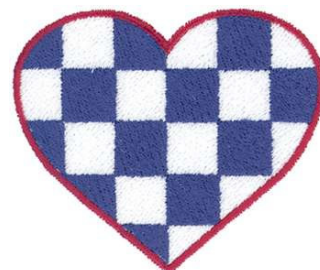

Name: Checkered Heart Machine Embroidery Design

SKU: DC01-MI2471

Brand: Dakota Collectibles

Unique Colors: 13 (3 color Stops)

Unique Colors

	Color Name (Color Code)	Manufacturer - Type
	Super White (1001) [No Color Selected]	madeira - rayon
	Dusty Lilac (1263) [No Color Selected]	madeira - rayon
	Crocus (286)	Exquisite - Polyester 1000m

Complete Color Sequence

#		Color Name (Color Code)	Manufacturer - Type
1		Super White (1001) [No Color Selected]	madeira - rayon
2		Super White (1001) [No Color Selected]	madeira - rayon
3		Crocus (286)	Exquisite - Polyester 1000m