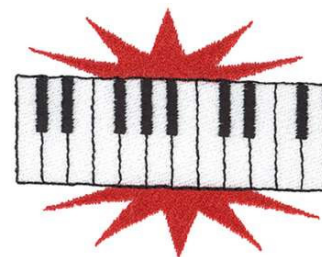

Name: Piano Keys Machine Embroidery Design

SKU: DC01-MI2455

Brand: Dakota Collectibles

Unique Colors: 13 (3 color Stops)

Unique Colors

	Color Name (Color Code)	Manufacturer - Type
	Super White (1001) [No Color Selected]	madeira - rayon
	Dusty Lilac (1263) [No Color Selected]	madeira - rayon
	Crocus (286)	Exquisite - Polyester 1000m

Complete Color Sequence

#		Color Name (Color Code)	Manufacturer - Type
1		Super White (1001) [No Color Selected]	madeira - rayon
2		Super White (1001) [No Color Selected]	madeira - rayon
3		Crocus (286)	Exquisite - Polyester 1000m