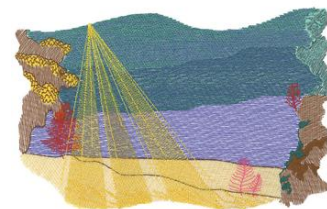

Name: Ocean Background Machine Embroidery Design

SKU: DC01-MI2429

Brand: Dakota Collectibles

Unique Colors: 13 (12 color Stops)

Unique Colors

	Color Name (Color Code)	Manufacturer - Type
	Super White (1001) [No Color Selected]	madeira - rayon
	Dusty Lilac (1263) [No Color Selected]	madeira - rayon
	Crocus (286)	Exquisite - Polyester 1000m

Complete Color Sequence

#		Color Name (Color Code)	Manufacturer - Type
1		Super White (1001) [No Color Selected]	madeira - rayon
2		Super White (1001) [No Color Selected]	madeira - rayon
3		Crocus (286)	Exquisite - Polyester 1000m