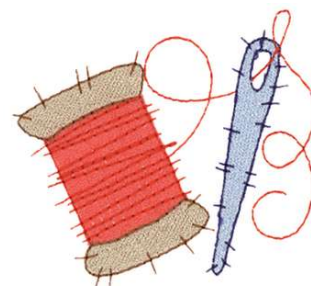

Name: Spool And Needle Machine Embroidery Design

SKU: DC01-MI2427

Brand: Dakota Collectibles

Unique Colors: 13 (6 color Stops)

Unique Colors

	Color Name (Color Code)	Manufacturer - Type
	Super White (1001) [No Color Selected]	madeira - rayon
	Dusty Lilac (1263) [No Color Selected]	madeira - rayon
	Crocus (286)	Exquisite - Polyester 1000m

Complete Color Sequence

#		Color Name (Color Code)	Manufacturer - Type
1		Super White (1001) [No Color Selected]	madeira - rayon
2		Super White (1001) [No Color Selected]	madeira - rayon
3		Crocus (286)	Exquisite - Polyester 1000m