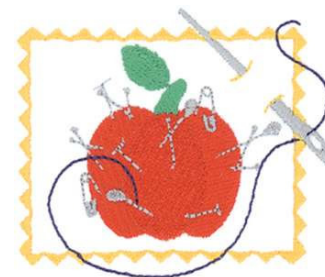

Name: Pin Cushion Machine Embroidery Design

SKU: DC01-MI2425

Brand: Dakota Collectibles

Unique Colors: 13 (5 color Stops)

Unique Colors

	Color Name (Color Code)	Manufacturer - Type
	Super White (1001) [No Color Selected]	madeira - rayon
	Dusty Lilac (1263) [No Color Selected]	madeira - rayon
	Crocus (286)	Exquisite - Polyester 1000m

Complete Color Sequence

#		Color Name (Color Code)	Manufacturer - Type
1		Super White (1001) [No Color Selected]	madeira - rayon
2		Super White (1001) [No Color Selected]	madeira - rayon
3		Crocus (286)	Exquisite - Polyester 1000m