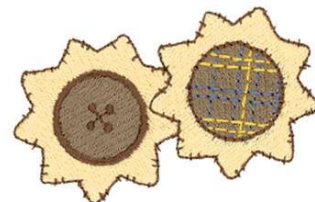

Name: Patchwork Sunflowers Machine
Embroidery Design

SKU: DC01-MI2411

Brand: Dakota Collectibles

Unique Colors: 13 (5 color Stops)

Unique Colors

	Color Name (Color Code)	Manufacturer - Type
	Super White (1001) [No Color Selected]	madeira - rayon
	Dusty Lilac (1263) [No Color Selected]	madeira - rayon
	Crocus (286)	Exquisite - Polyester 1000m

Complete Color Sequence

#		Color Name (Color Code)	Manufacturer - Type
1		Super White (1001) [No Color Selected]	madeira - rayon
2		Super White (1001) [No Color Selected]	madeira - rayon
3		Crocus (286)	Exquisite - Polyester 1000m