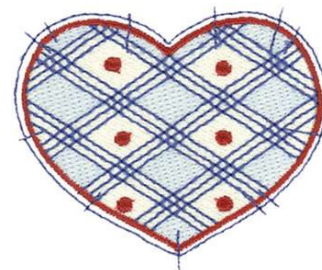

Name: Patchwork Heart Machine Embroidery Design

SKU: DC01-MI2405

Brand: Dakota Collectibles

Unique Colors: 13 (5 color Stops)

Unique Colors

	Color Name (Color Code)	Manufacturer - Type
	Super White (1001) [No Color Selected]	madeira - rayon
	Dusty Lilac (1263) [No Color Selected]	madeira - rayon
	Crocus (286)	Exquisite - Polyester 1000m

Complete Color Sequence

#		Color Name (Color Code)	Manufacturer - Type
1		Super White (1001) [No Color Selected]	madeira - rayon
2		Super White (1001) [No Color Selected]	madeira - rayon
3		Crocus (286)	Exquisite - Polyester 1000m