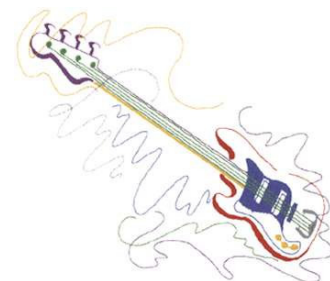

Name: Bass Guitar Machine Embroidery Design

SKU: DC01-MI2386

Brand: Dakota Collectibles

Unique Colors: 13 (6 color Stops)

Unique Colors

	Color Name (Color Code)	Manufacturer - Type
	Super White (1001) [No Color Selected]	madeira - rayon
	Dusty Lilac (1263) [No Color Selected]	madeira - rayon
	Crocus (286)	Exquisite - Polyester 1000m

Complete Color Sequence

#		Color Name (Color Code)	Manufacturer - Type
1		Super White (1001) [No Color Selected]	madeira - rayon
2		Super White (1001) [No Color Selected]	madeira - rayon
3		Crocus (286)	Exquisite - Polyester 1000m