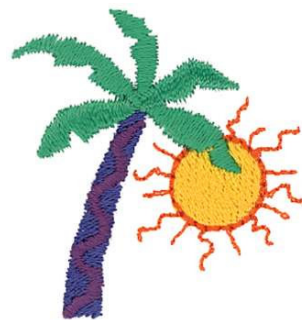

Name: Palm With Sun Machine Embroidery Design

SKU: DC01-MI2326

Brand: Dakota Collectibles

Unique Colors: 13 (5 color Stops)

Unique Colors

	Color Name (Color Code)	Manufacturer - Type
	Super White (1001) [No Color Selected]	madeira - rayon
	Dusty Lilac (1263) [No Color Selected]	madeira - rayon
	Crocus (286)	Exquisite - Polyester 1000m

Complete Color Sequence

#		Color Name (Color Code)	Manufacturer - Type
1		Super White (1001) [No Color Selected]	madeira - rayon
2		Super White (1001) [No Color Selected]	madeira - rayon
3		Crocus (286)	Exquisite - Polyester 1000m