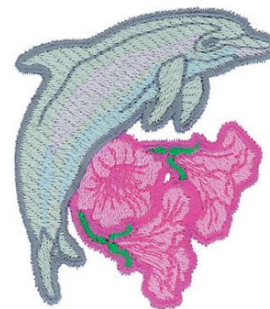

**Name:** Dolphin Machine Embroidery Design

**SKU:** DC01-MI2308

**Brand:** Dakota Collectibles

**Unique Colors:** 13 (7 color Stops)

## Unique Colors

	<b>Color Name (Color Code)</b>	<b>Manufacturer - Type</b>
	Super White (1001) [No Color Selected]	madeira - rayon
	Dusty Lilac (1263) [No Color Selected]	madeira - rayon
	Crocus (286)	Exquisite - Polyester 1000m

# Complete Color Sequence

#		Color Name (Color Code)	Manufacturer - Type
1		Super White (1001) [No Color Selected]	madeira - rayon
2		Super White (1001) [No Color Selected]	madeira - rayon
3		Crocus (286)	Exquisite - Polyester 1000m