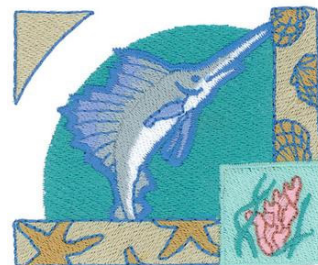

**Name:** Sailfish Machine Embroidery Design

**SKU:** DC01-MI2306

**Brand:** Dakota Collectibles

**Unique Colors:** 13 (12 color Stops)

## Unique Colors

	<b>Color Name (Color Code)</b>	<b>Manufacturer - Type</b>
	Super White (1001) [No Color Selected]	madeira - rayon
	Dusty Lilac (1263) [No Color Selected]	madeira - rayon
	Crocus (286)	Exquisite - Polyester 1000m