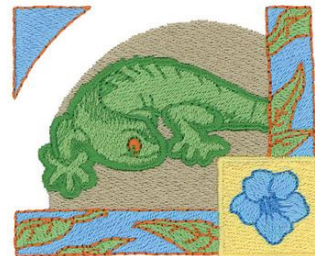

Name: Gecko Machine Embroidery Design

SKU: DC01-MI2301

Brand: Dakota Collectibles

Unique Colors: 13 (10 color Stops)

Unique Colors

	Color Name (Color Code)	Manufacturer - Type
	Super White (1001) [No Color Selected]	madeira - rayon
	Dusty Lilac (1263) [No Color Selected]	madeira - rayon
	Crocus (286)	Exquisite - Polyester 1000m

Complete Color Sequence

#		Color Name (Color Code)	Manufacturer - Type
1		Super White (1001) [No Color Selected]	madeira - rayon
2		Super White (1001) [No Color Selected]	madeira - rayon
3		Crocus (286)	Exquisite - Polyester 1000m