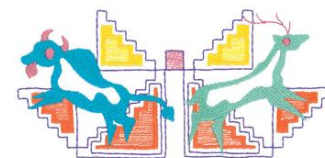

Name: Plains Animals Machine Embroidery Design

SKU: DC01-MI2201

Brand: Dakota Collectibles

Unique Colors: 13 (6 color Stops)

Unique Colors

	Color Name (Color Code)	Manufacturer - Type
	Super White (1001) [No Color Selected]	madeira - rayon
	Dusty Lilac (1263) [No Color Selected]	madeira - rayon
	Crocus (286)	Exquisite - Polyester 1000m

Complete Color Sequence

#		Color Name (Color Code)	Manufacturer - Type
1		Super White (1001) [No Color Selected]	madeira - rayon
2		Super White (1001) [No Color Selected]	madeira - rayon
3		Crocus (286)	Exquisite - Polyester 1000m