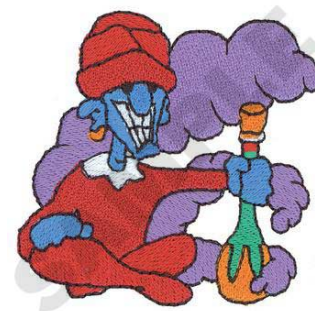

Name: Magic Genie Machine Embroidery Design

SKU: DC01-MI2035

Brand: Dakota Collectibles

Unique Colors: 13 (7 color Stops)

Unique Colors

	Color Name (Color Code)	Manufacturer - Type
	Super White (1001) [No Color Selected]	madeira - rayon
	Dusty Lilac (1263) [No Color Selected]	madeira - rayon
	Crocus (286)	Exquisite - Polyester 1000m

Complete Color Sequence

#		Color Name (Color Code)	Manufacturer - Type
1		Super White (1001) [No Color Selected]	madeira - rayon
2		Super White (1001) [No Color Selected]	madeira - rayon
3		Crocus (286)	Exquisite - Polyester 1000m