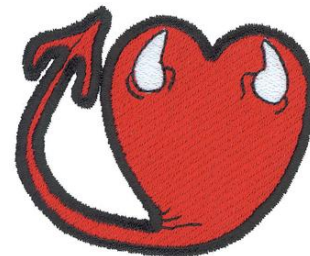

Name: Evil Heart Machine Embroidery Design

SKU: DC01-MI2023

Brand: Dakota Collectibles

Unique Colors: 13 (3 color Stops)

Unique Colors

	Color Name (Color Code)	Manufacturer - Type
	Super White (1001) [No Color Selected]	madeira - rayon
	Dusty Lilac (1263) [No Color Selected]	madeira - rayon
	Crocus (286)	Exquisite - Polyester 1000m