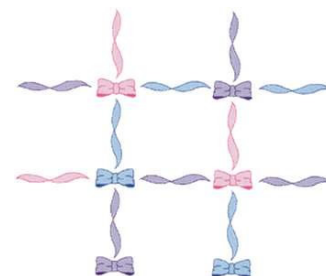

Name: Ribbon Border Machine Embroidery Design

SKU: DC01-MI1988

Brand: Dakota Collectibles

Unique Colors: 13 (6 color Stops)

Unique Colors

	Color Name (Color Code)	Manufacturer - Type
	Super White (1001) [No Color Selected]	madeira - rayon
	Dusty Lilac (1263) [No Color Selected]	madeira - rayon
	Crocus (286)	Exquisite - Polyester 1000m

Complete Color Sequence

#		Color Name (Color Code)	Manufacturer - Type
1		Super White (1001) [No Color Selected]	madeira - rayon
2		Super White (1001) [No Color Selected]	madeira - rayon
3		Crocus (286)	Exquisite - Polyester 1000m