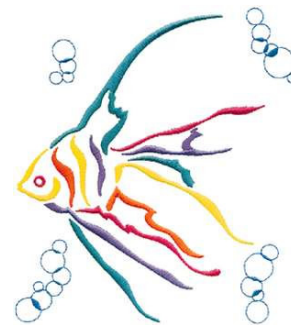

Name: Angelfish Machine Embroidery Design

SKU: DC01-MI1899

Brand: Dakota Collectibles

Unique Colors: 13 (6 color Stops)

Unique Colors

	Color Name (Color Code)	Manufacturer - Type
	Super White (1001) [No Color Selected]	madeira - rayon
	Dusty Lilac (1263) [No Color Selected]	madeira - rayon
	Crocus (286)	Exquisite - Polyester 1000m