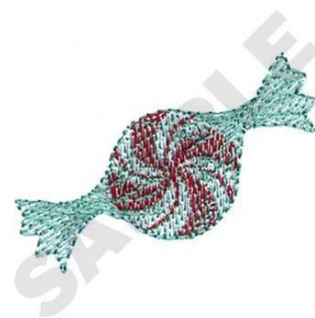

Name: Peppermint Candy Machine Embroidery Design

SKU: DC01-MI1854

Brand: Dakota Collectibles

Unique Colors: 13 (3 color Stops)

Unique Colors

	Color Name (Color Code)	Manufacturer - Type
	Super White (1001) [No Color Selected]	madeira - rayon
	Dusty Lilac (1263) [No Color Selected]	madeira - rayon
	Crocus (286)	Exquisite - Polyester 1000m

Complete Color Sequence

#		Color Name (Color Code)	Manufacturer - Type
1		Super White (1001) [No Color Selected]	madeira - rayon
2		Super White (1001) [No Color Selected]	madeira - rayon
3		Crocus (286)	Exquisite - Polyester 1000m