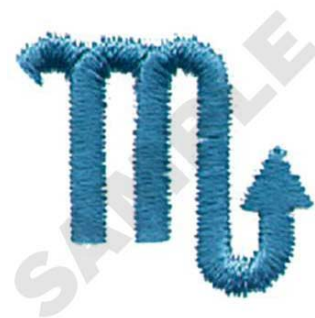

Name: Scorpio Sign Machine Embroidery Design

SKU: DC01-MI1813

Brand: Dakota Collectibles

Unique Colors: 13 (1 color Stops)

Unique Colors

	Color Name (Color Code)	Manufacturer - Type
	Super White (1001) [No Color Selected]	madeira - rayon
	Dusty Lilac (1263) [No Color Selected]	madeira - rayon
	Crocus (286)	Exquisite - Polyester 1000m

Complete Color Sequence

#		Color Name (Color Code)	Manufacturer - Type
1		Super White (1001) [No Color Selected]	madeira - rayon
2		Super White (1001) [No Color Selected]	madeira - rayon
3		Crocus (286)	Exquisite - Polyester 1000m