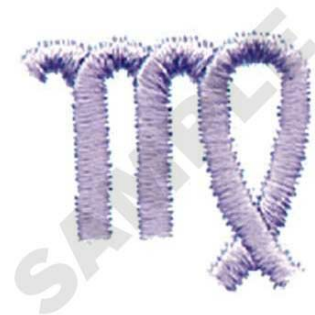

Name: Virgo Sign Machine Embroidery Design

SKU: DC01-MI1811

Brand: Dakota Collectibles

Unique Colors: 13 (1 color Stops)

Unique Colors

	Color Name (Color Code)	Manufacturer - Type
	Super White (1001) [No Color Selected]	madeira - rayon
	Dusty Lilac (1263) [No Color Selected]	madeira - rayon
	Crocus (286)	Exquisite - Polyester 1000m

Complete Color Sequence

#		Color Name (Color Code)	Manufacturer - Type
1		Super White (1001) [No Color Selected]	madeira - rayon
2		Super White (1001) [No Color Selected]	madeira - rayon
3		Crocus (286)	Exquisite - Polyester 1000m