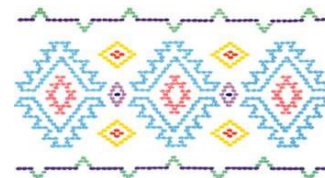

Name: Beadwork Border Machine Embroidery Design

SKU: DC01-MI1788

Brand: Dakota Collectibles

Unique Colors: 13 (8 color Stops)

Unique Colors

	Color Name (Color Code)	Manufacturer - Type
	Super White (1001) [No Color Selected]	madeira - rayon
	Dusty Lilac (1263) [No Color Selected]	madeira - rayon
	Crocus (286)	Exquisite - Polyester 1000m

Complete Color Sequence

#		Color Name (Color Code)	Manufacturer - Type
1		Super White (1001) [No Color Selected]	madeira - rayon
2		Super White (1001) [No Color Selected]	madeira - rayon
3		Crocus (286)	Exquisite - Polyester 1000m