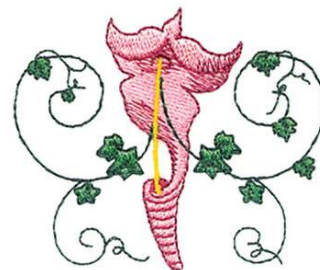

Name: Flower Vine Machine Embroidery Design

SKU: DC01-MI1681

Brand: Dakota Collectibles

Unique Colors: 13 (5 color Stops)

Unique Colors

	Color Name (Color Code)	Manufacturer - Type
	Super White (1001) [No Color Selected]	madeira - rayon
	Dusty Lilac (1263) [No Color Selected]	madeira - rayon
	Crocus (286)	Exquisite - Polyester 1000m

Complete Color Sequence

#		Color Name (Color Code)	Manufacturer - Type
1		Super White (1001) [No Color Selected]	madeira - rayon
2		Super White (1001) [No Color Selected]	madeira - rayon
3		Crocus (286)	Exquisite - Polyester 1000m