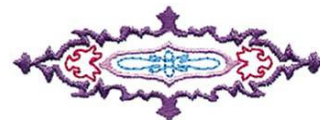

Name: Oblong Design Machine Embroidery Design

SKU: DC01-MI1678

Brand: Dakota Collectibles

Unique Colors: 13 (4 color Stops)

Unique Colors

	Color Name (Color Code)	Manufacturer - Type
	Super White (1001) [No Color Selected]	madeira - rayon
	Dusty Lilac (1263) [No Color Selected]	madeira - rayon
	Crocus (286)	Exquisite - Polyester 1000m

Complete Color Sequence

#		Color Name (Color Code)	Manufacturer - Type
1		Super White (1001) [No Color Selected]	madeira - rayon
2		Super White (1001) [No Color Selected]	madeira - rayon
3		Crocus (286)	Exquisite - Polyester 1000m