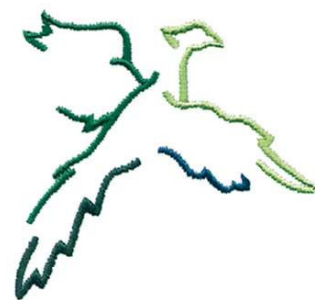

Name: Pheasant Outline Machine Embroidery Design

SKU: DC01-MI1648

Brand: Dakota Collectibles

Unique Colors: 13 (4 color Stops)

Unique Colors

	Color Name (Color Code)	Manufacturer - Type
	Super White (1001) [No Color Selected]	madeira - rayon
	Dusty Lilac (1263) [No Color Selected]	madeira - rayon
	Crocus (286)	Exquisite - Polyester 1000m

Complete Color Sequence

#		Color Name (Color Code)	Manufacturer - Type
1		Super White (1001) [No Color Selected]	madeira - rayon
2		Super White (1001) [No Color Selected]	madeira - rayon
3		Crocus (286)	Exquisite - Polyester 1000m