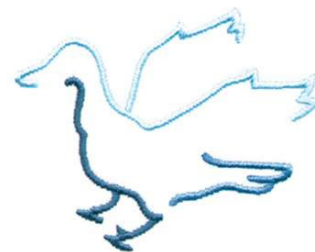

Name: Duck Outline Machine Embroidery Design

SKU: DC01-MI1645

Brand: Dakota Collectibles

Unique Colors: 13 (3 color Stops)

Unique Colors

	Color Name (Color Code)	Manufacturer - Type
	Super White (1001) [No Color Selected]	madeira - rayon
	Dusty Lilac (1263) [No Color Selected]	madeira - rayon
	Crocus (286)	Exquisite - Polyester 1000m

Complete Color Sequence

#		Color Name (Color Code)	Manufacturer - Type
1		Super White (1001) [No Color Selected]	madeira - rayon
2		Super White (1001) [No Color Selected]	madeira - rayon
3		Crocus (286)	Exquisite - Polyester 1000m