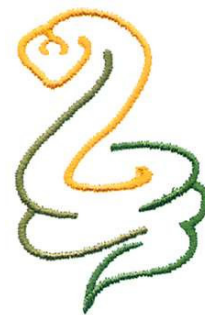

Name: Snake Outline Machine Embroidery Design

SKU: DC01-MI1642

Brand: Dakota Collectibles

Unique Colors: 13 (3 color Stops)

Unique Colors

	Color Name (Color Code)	Manufacturer - Type
	Super White (1001) [No Color Selected]	madeira - rayon
	Dusty Lilac (1263) [No Color Selected]	madeira - rayon
	Crocus (286)	Exquisite - Polyester 1000m

Complete Color Sequence

#		Color Name (Color Code)	Manufacturer - Type
1		Super White (1001) [No Color Selected]	madeira - rayon
2		Super White (1001) [No Color Selected]	madeira - rayon
3		Crocus (286)	Exquisite - Polyester 1000m