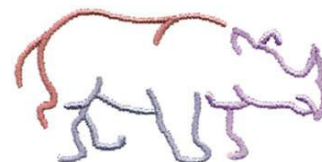

Name: Rhino Outline Machine Embroidery Design

SKU: DC01-MI1641

Brand: Dakota Collectibles

Unique Colors: 13 (3 color Stops)

Unique Colors

	Color Name (Color Code)	Manufacturer - Type
	Super White (1001) [No Color Selected]	madeira - rayon
	Dusty Lilac (1263) [No Color Selected]	madeira - rayon
	Crocus (286)	Exquisite - Polyester 1000m

Complete Color Sequence

#		Color Name (Color Code)	Manufacturer - Type
1		Super White (1001) [No Color Selected]	madeira - rayon
2		Super White (1001) [No Color Selected]	madeira - rayon
3		Crocus (286)	Exquisite - Polyester 1000m