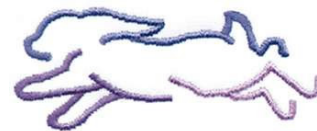

Name: Rabbit Outline Machine Embroidery Design

SKU: DC01-MI1639

Brand: Dakota Collectibles

Unique Colors: 13 (3 color Stops)

Unique Colors

	Color Name (Color Code)	Manufacturer - Type
	Super White (1001) [No Color Selected]	madeira - rayon
	Dusty Lilac (1263) [No Color Selected]	madeira - rayon
	Crocus (286)	Exquisite - Polyester 1000m

Complete Color Sequence

#		Color Name (Color Code)	Manufacturer - Type
1		Super White (1001) [No Color Selected]	madeira - rayon
2		Super White (1001) [No Color Selected]	madeira - rayon
3		Crocus (286)	Exquisite - Polyester 1000m