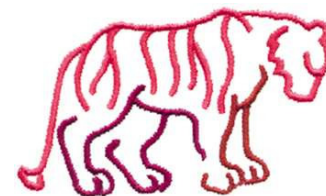

Name: Tiger Outline Machine Embroidery Design

SKU: DC01-MI1625

Brand: Dakota Collectibles

Unique Colors: 13 (3 color Stops)

Unique Colors

	Color Name (Color Code)	Manufacturer - Type
	Super White (1001) [No Color Selected]	madeira - rayon
	Dusty Lilac (1263) [No Color Selected]	madeira - rayon
	Crocus (286)	Exquisite - Polyester 1000m

Complete Color Sequence

#		Color Name (Color Code)	Manufacturer - Type
1		Super White (1001) [No Color Selected]	madeira - rayon
2		Super White (1001) [No Color Selected]	madeira - rayon
3		Crocus (286)	Exquisite - Polyester 1000m