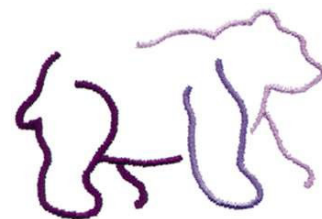

Name: Bear Outline Machine Embroidery Design

SKU: DC01-MI1622

Brand: Dakota Collectibles

Unique Colors: 13 (3 color Stops)

Unique Colors

	Color Name (Color Code)	Manufacturer - Type
	Super White (1001) [No Color Selected]	madeira - rayon
	Dusty Lilac (1263) [No Color Selected]	madeira - rayon
	Crocus (286)	Exquisite - Polyester 1000m

Complete Color Sequence

#		Color Name (Color Code)	Manufacturer - Type
1		Super White (1001) [No Color Selected]	madeira - rayon
2		Super White (1001) [No Color Selected]	madeira - rayon
3		Crocus (286)	Exquisite - Polyester 1000m