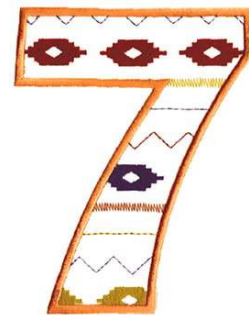

Name: Southwest Number 7 Machine
Embroidery Design

SKU: DC01-MI1619

Brand: Dakota Collectibles

Unique Colors: 13 (4 color Stops)

Unique Colors

	Color Name (Color Code)	Manufacturer - Type
	Super White (1001) [No Color Selected]	madeira - rayon
	Dusty Lilac (1263) [No Color Selected]	madeira - rayon
	Crocus (286)	Exquisite - Polyester 1000m

Complete Color Sequence

#		Color Name (Color Code)	Manufacturer - Type
1		Super White (1001) [No Color Selected]	madeira - rayon
2		Super White (1001) [No Color Selected]	madeira - rayon
3		Crocus (286)	Exquisite - Polyester 1000m