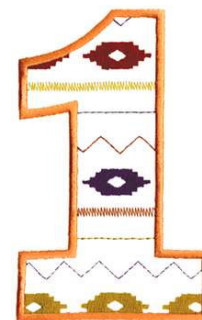

Name: Southwest Number 1 Machine
Embroidery Design

SKU: DC01-MI1613

Brand: Dakota Collectibles

Unique Colors: 13 (4 color Stops)

Unique Colors

	Color Name (Color Code)	Manufacturer - Type
	Super White (1001) [No Color Selected]	madeira - rayon
	Dusty Lilac (1263) [No Color Selected]	madeira - rayon
	Crocus (286)	Exquisite - Polyester 1000m

Complete Color Sequence

#		Color Name (Color Code)	Manufacturer - Type
1		Super White (1001) [No Color Selected]	madeira - rayon
2		Super White (1001) [No Color Selected]	madeira - rayon
3		Crocus (286)	Exquisite - Polyester 1000m