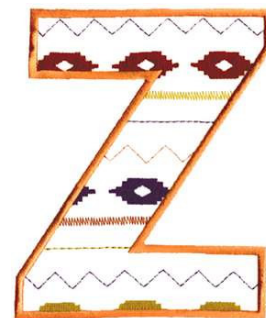

**Name:** Southwest Letter Z Machine Embroidery Design

**SKU:** DC01-MI1611

**Brand:** Dakota Collectibles

**Unique Colors:** 13 (4 color Stops)