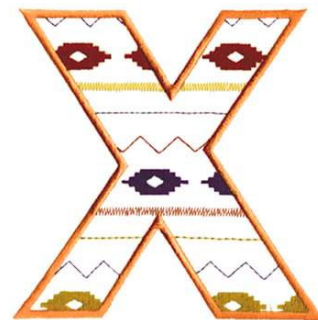

Name: Southwest Letter X Machine Embroidery Design

SKU: DC01-MI1609

Brand: Dakota Collectibles

Unique Colors: 13 (4 color Stops)

Unique Colors

	Color Name (Color Code)	Manufacturer - Type
	Super White (1001) [No Color Selected]	madeira - rayon
	Dusty Lilac (1263) [No Color Selected]	madeira - rayon
	Crocus (286)	Exquisite - Polyester 1000m

Complete Color Sequence

#		Color Name (Color Code)	Manufacturer - Type
1		Super White (1001) [No Color Selected]	madeira - rayon
2		Super White (1001) [No Color Selected]	madeira - rayon
3		Crocus (286)	Exquisite - Polyester 1000m