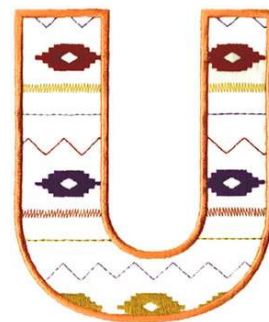

Name: Southwest Letter U Machine Embroidery Design

SKU: DC01-MI1606

Brand: Dakota Collectibles

Unique Colors: 13 (4 color Stops)

Unique Colors

	Color Name (Color Code)	Manufacturer - Type
	Super White (1001) [No Color Selected]	madeira - rayon
	Dusty Lilac (1263) [No Color Selected]	madeira - rayon
	Crocus (286)	Exquisite - Polyester 1000m

Complete Color Sequence

#		Color Name (Color Code)	Manufacturer - Type
1		Super White (1001) [No Color Selected]	madeira - rayon
2		Super White (1001) [No Color Selected]	madeira - rayon
3		Crocus (286)	Exquisite - Polyester 1000m