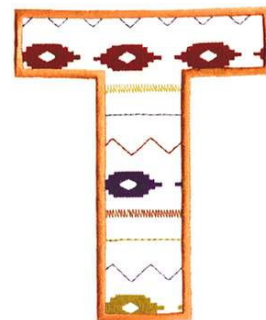

Name: Southwest Letter T Machine Embroidery Design

SKU: DC01-MI1605

Brand: Dakota Collectibles

Unique Colors: 13 (4 color Stops)

Unique Colors

	Color Name (Color Code)	Manufacturer - Type
	Super White (1001) [No Color Selected]	madeira - rayon
	Dusty Lilac (1263) [No Color Selected]	madeira - rayon
	Crocus (286)	Exquisite - Polyester 1000m

Complete Color Sequence

#		Color Name (Color Code)	Manufacturer - Type
1		Super White (1001) [No Color Selected]	madeira - rayon
2		Super White (1001) [No Color Selected]	madeira - rayon
3		Crocus (286)	Exquisite - Polyester 1000m