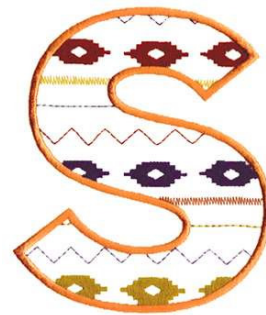

Name: Southwest Letter S Machine Embroidery Design

SKU: DC01-MI1604

Brand: Dakota Collectibles

Unique Colors: 13 (4 color Stops)

Unique Colors

	Color Name (Color Code)	Manufacturer - Type
	Super White (1001) [No Color Selected]	madeira - rayon
	Dusty Lilac (1263) [No Color Selected]	madeira - rayon
	Crocus (286)	Exquisite - Polyester 1000m

Complete Color Sequence

#		Color Name (Color Code)	Manufacturer - Type
1		Super White (1001) [No Color Selected]	madeira - rayon
2		Super White (1001) [No Color Selected]	madeira - rayon
3		Crocus (286)	Exquisite - Polyester 1000m