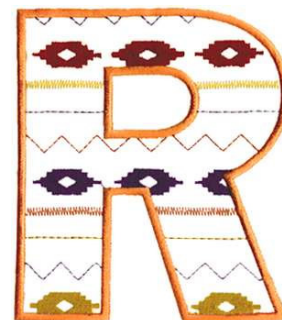

**Name:** Southwest Letter R Machine Embroidery Design

**SKU:** DC01-MI1603

**Brand:** Dakota Collectibles

**Unique Colors:** 13 (4 color Stops)

## Unique Colors

	<b>Color Name (Color Code)</b>	<b>Manufacturer - Type</b>
	Super White (1001) [No Color Selected]	madeira - rayon
	Dusty Lilac (1263) [No Color Selected]	madeira - rayon
	Crocus (286)	Exquisite - Polyester 1000m

# Complete Color Sequence

#		Color Name (Color Code)	Manufacturer - Type
1		Super White (1001) [No Color Selected]	madeira - rayon
2		Super White (1001) [No Color Selected]	madeira - rayon
3		Crocus (286)	Exquisite - Polyester 1000m