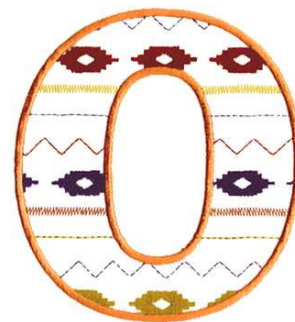

**Name:** Southwest Letter O Machine Embroidery Design

**SKU:** DC01-MI1600

**Brand:** Dakota Collectibles

**Unique Colors:** 13 (4 color Stops)

# Complete Color Sequence

#		Color Name (Color Code)	Manufacturer - Type
1		Super White (1001) [No Color Selected]	madeira - rayon
2		Super White (1001) [No Color Selected]	madeira - rayon
3		Crocus (286)	Exquisite - Polyester 1000m