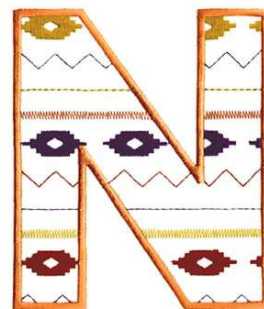

Name: Southwest Letter N Machine Embroidery Design

SKU: DC01-MI1599

Brand: Dakota Collectibles

Unique Colors: 13 (4 color Stops)

Unique Colors

	Color Name (Color Code)	Manufacturer - Type
	Super White (1001) [No Color Selected]	madeira - rayon
	Dusty Lilac (1263) [No Color Selected]	madeira - rayon
	Crocus (286)	Exquisite - Polyester 1000m

Complete Color Sequence

#		Color Name (Color Code)	Manufacturer - Type
1		Super White (1001) [No Color Selected]	madeira - rayon
2		Super White (1001) [No Color Selected]	madeira - rayon
3		Crocus (286)	Exquisite - Polyester 1000m