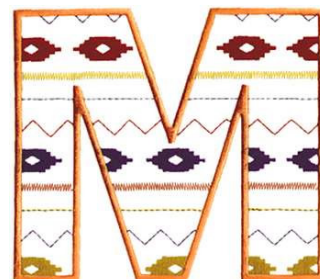

Name: Southwest Letter M Machine Embroidery Design

SKU: DC01-MI1598

Brand: Dakota Collectibles

Unique Colors: 13 (4 color Stops)

Unique Colors

	Color Name (Color Code)	Manufacturer - Type
	Super White (1001) [No Color Selected]	madeira - rayon
	Dusty Lilac (1263) [No Color Selected]	madeira - rayon
	Crocus (286)	Exquisite - Polyester 1000m

Complete Color Sequence

#		Color Name (Color Code)	Manufacturer - Type
1		Super White (1001) [No Color Selected]	madeira - rayon
2		Super White (1001) [No Color Selected]	madeira - rayon
3		Crocus (286)	Exquisite - Polyester 1000m