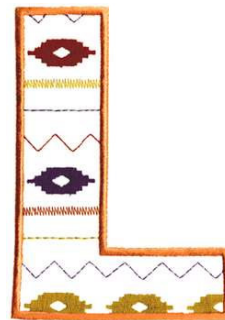

**Name:** Southwest Letter L Machine Embroidery Design

**SKU:** DC01-MI1597

**Brand:** Dakota Collectibles

**Unique Colors:** 13 (4 color Stops)

## Unique Colors

	<b>Color Name (Color Code)</b>	<b>Manufacturer - Type</b>
	Super White (1001) [No Color Selected]	madeira - rayon
	Dusty Lilac (1263) [No Color Selected]	madeira - rayon
	Crocus (286)	Exquisite - Polyester 1000m

# Complete Color Sequence

#		Color Name (Color Code)	Manufacturer - Type
1		Super White (1001) [No Color Selected]	madeira - rayon
2		Super White (1001) [No Color Selected]	madeira - rayon
3		Crocus (286)	Exquisite - Polyester 1000m