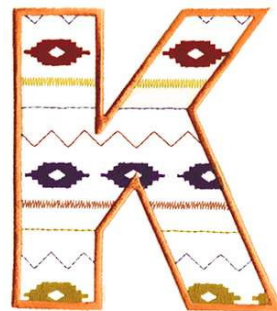

Name: Southwest Letter K Machine Embroidery Design

SKU: DC01-MI1596

Brand: Dakota Collectibles

Unique Colors: 13 (4 color Stops)

Unique Colors

	Color Name (Color Code)	Manufacturer - Type
	Super White (1001) [No Color Selected]	madeira - rayon
	Dusty Lilac (1263) [No Color Selected]	madeira - rayon
	Crocus (286)	Exquisite - Polyester 1000m

Complete Color Sequence

#		Color Name (Color Code)	Manufacturer - Type
1		Super White (1001) [No Color Selected]	madeira - rayon
2		Super White (1001) [No Color Selected]	madeira - rayon
3		Crocus (286)	Exquisite - Polyester 1000m