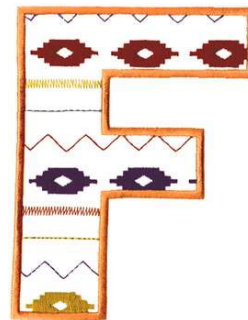

Name: Southwest Letter F Machine Embroidery Design

SKU: DC01-MI1591

Brand: Dakota Collectibles

Unique Colors: 13 (4 color Stops)

Unique Colors

	Color Name (Color Code)	Manufacturer - Type
	Super White (1001) [No Color Selected]	madeira - rayon
	Dusty Lilac (1263) [No Color Selected]	madeira - rayon
	Crocus (286)	Exquisite - Polyester 1000m

Complete Color Sequence

#		Color Name (Color Code)	Manufacturer - Type
1		Super White (1001) [No Color Selected]	madeira - rayon
2		Super White (1001) [No Color Selected]	madeira - rayon
3		Crocus (286)	Exquisite - Polyester 1000m