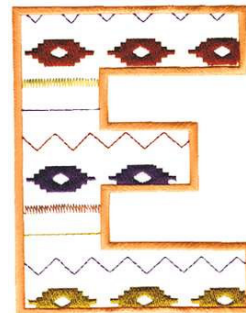

**Name:** Southwest Letter E Machine Embroidery Design

**SKU:** DC01-MI1590

**Brand:** Dakota Collectibles

**Unique Colors:** 13 (4 color Stops)

## Unique Colors

	<b>Color Name (Color Code)</b>	<b>Manufacturer - Type</b>
	Super White (1001) [No Color Selected]	madeira - rayon
	Dusty Lilac (1263) [No Color Selected]	madeira - rayon
	Crocus (286)	Exquisite - Polyester 1000m

# Complete Color Sequence

#		Color Name (Color Code)	Manufacturer - Type
1		Super White (1001) [No Color Selected]	madeira - rayon
2		Super White (1001) [No Color Selected]	madeira - rayon
3		Crocus (286)	Exquisite - Polyester 1000m