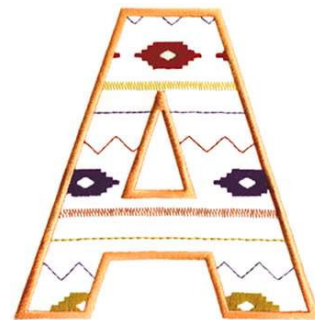

Name: Southwest Letter A Machine Embroidery Design

SKU: DC01-MI1586

Brand: Dakota Collectibles

Unique Colors: 13 (4 color Stops)

Unique Colors

	Color Name (Color Code)	Manufacturer - Type
	Super White (1001) [No Color Selected]	madeira - rayon
	Dusty Lilac (1263) [No Color Selected]	madeira - rayon
	Crocus (286)	Exquisite - Polyester 1000m

Complete Color Sequence

#		Color Name (Color Code)	Manufacturer - Type
1		Super White (1001) [No Color Selected]	madeira - rayon
2		Super White (1001) [No Color Selected]	madeira - rayon
3		Crocus (286)	Exquisite - Polyester 1000m